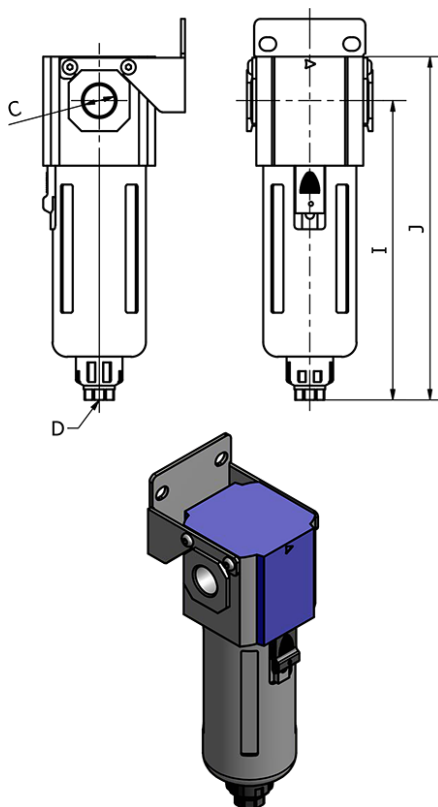

Data Sheet

Article number: 58GF20006G
Description: Filter, type GF20006G
port 1/8", semi-automatic drain

Measures

C = 1/8"
D = -
Depth = 40
I = 93
J = 110
Width = 38